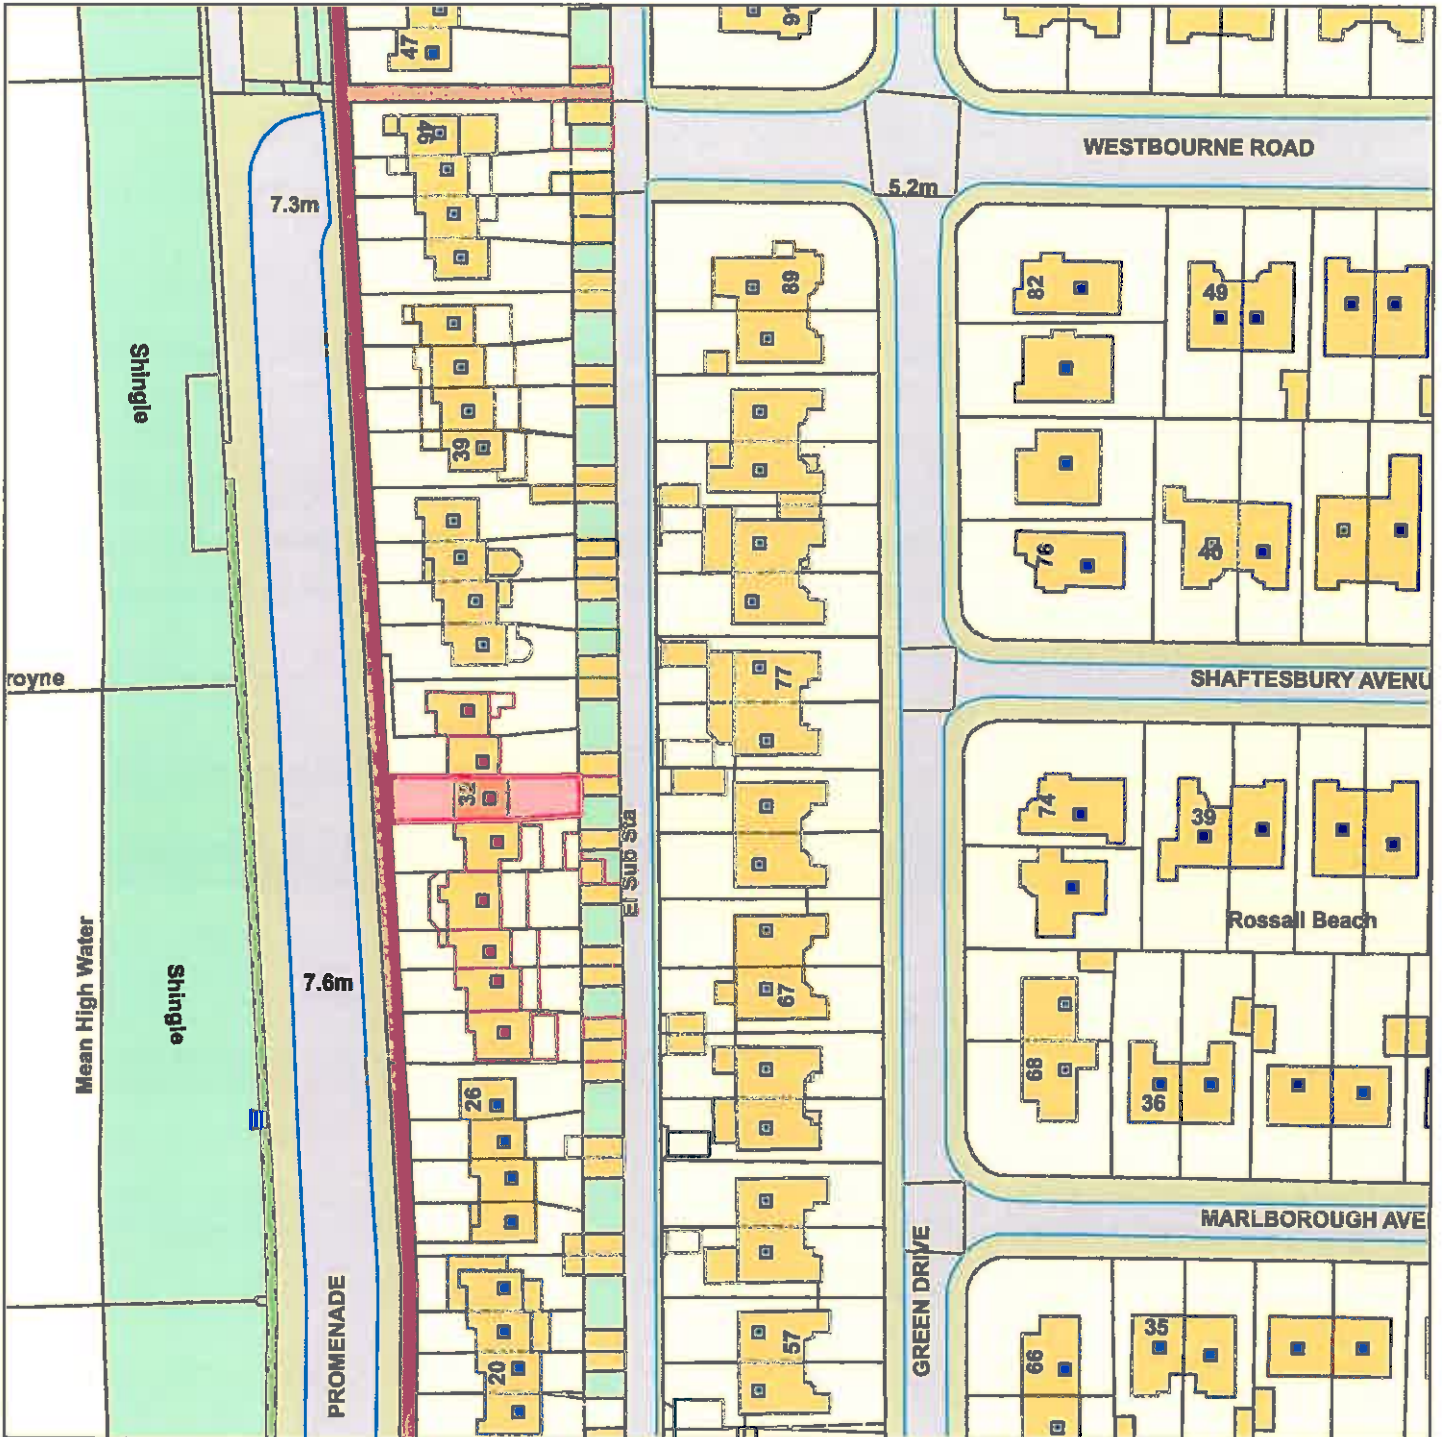

Planning Commitee

32 Rossall Promenade Thornton Cleveleys

Scale : 1:1036

Reproduced from the Ordnance Survey map with the permission of the Controller of Her Majesty's Stationery Office © Crown Copyright 2012.

Unauthorised reproduction infringes Crown Copyright and may lead to prosecution or civil proceedings.

Organisation	Wyre Council
Department	Planning Department
Comments	Item 2
Date	24 October 2018
SLA Number	100018720